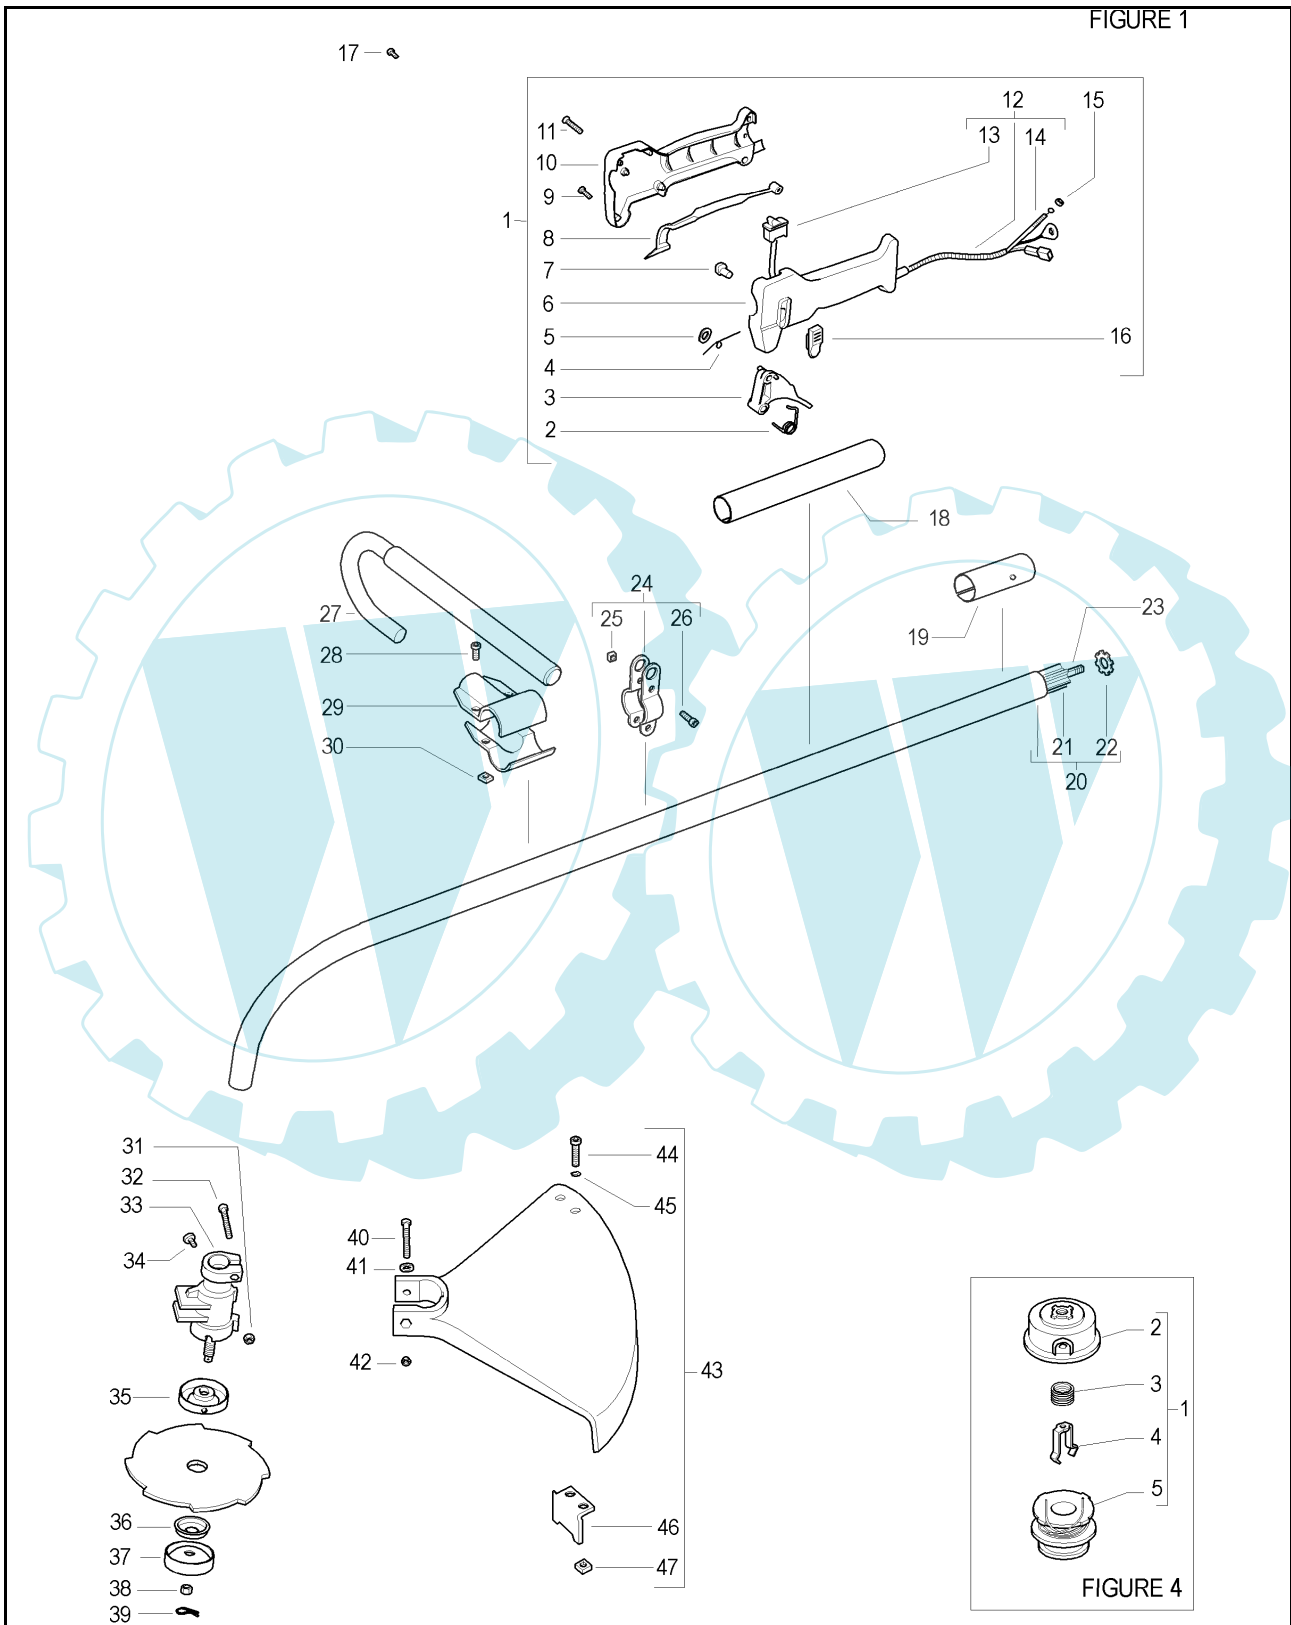

 **The Electrolux Group. The world's No.1 choice.**

The Electrolux Group. The world's No.1 choice.

Item	P/N McC	P/N ELX	Qty	DESCRIPTION
FIGURE 1				
1	227280	538227280	1	trigger box assy
2	• 240019	538240019	1	throttle trigger spring
3	• 241296	538241296	1	throttle trigger
4	• 229973	538229973	1	throttle advance spring
5	• 227065	538227065	1	retain ring
6	• 229837	538229837	1	trigger box (left half)
7	• 229823	538229823	1	throttle advance pin
8	• 229819	538229819	1	safety lever
9	• 240618	538240618	2	screw 3x16
10	• 229836	538229836	1	trigger box (right half)
11	• 240883	538240883	4	screw 3x20
C 12	• 227067	538227067	1	cable assy
C 13	•• 236394	538236394	1	switch
C 14	•• 227053	538227053	1	throttle cable
15	• 235912	538235912	1	nut M6
16	• 229824	538229824	1	throttle advance slide
17	236981	538236981	2	screw
18	241727	538241727	1	shaft sheathing (handle)
19	241838	538241838	1	shaft sheathing (joint)
20	241728	538241728	1	outer shaft assembly
21	• 241730	538241730	1	sheath
22	• 241745	538241745	2	retainer ring
C 23	241733	538241733	1	flexible shaft
24	248222	538248222	1	harness ring assy
25	• 236642	538236642	2	nut M6
26	• 235911	538235911	2	screw M6x12
27	241736	538241736	1	front handle
28	235911	538235911	2	screw M6x12
29	228147	538228147	2	clamp
30	235542	538235542	2	nut M6
31	235912	538235912	1	nut M6
32	235921	538235921	1	screw M6x30
33	241740	538241740	1	cutting device support assy
34	228160	538228160	1	screw 4,8x10
A 35	241734	538241734	1	flange
A 36	236621	538236621	1	blade plate
A 37	236596	538236596	1	hub
A 38	241739	538241739	1	self-locking nut 3/8-24
A 39	236728	538236728	1	split pin
40	228161	538228161	1	screw M6x50
41	236936	538236936	1	washer
42	235912	538235912	1	nut M6
B 43	229956	538229956	1	guard assy
44	• 235802	538235802	2	screw M5x14
45	• 235248	538235248	2	washer
46	• 241973	538241973	1	line cutter
47	• 235642	538235642	2	nut M5