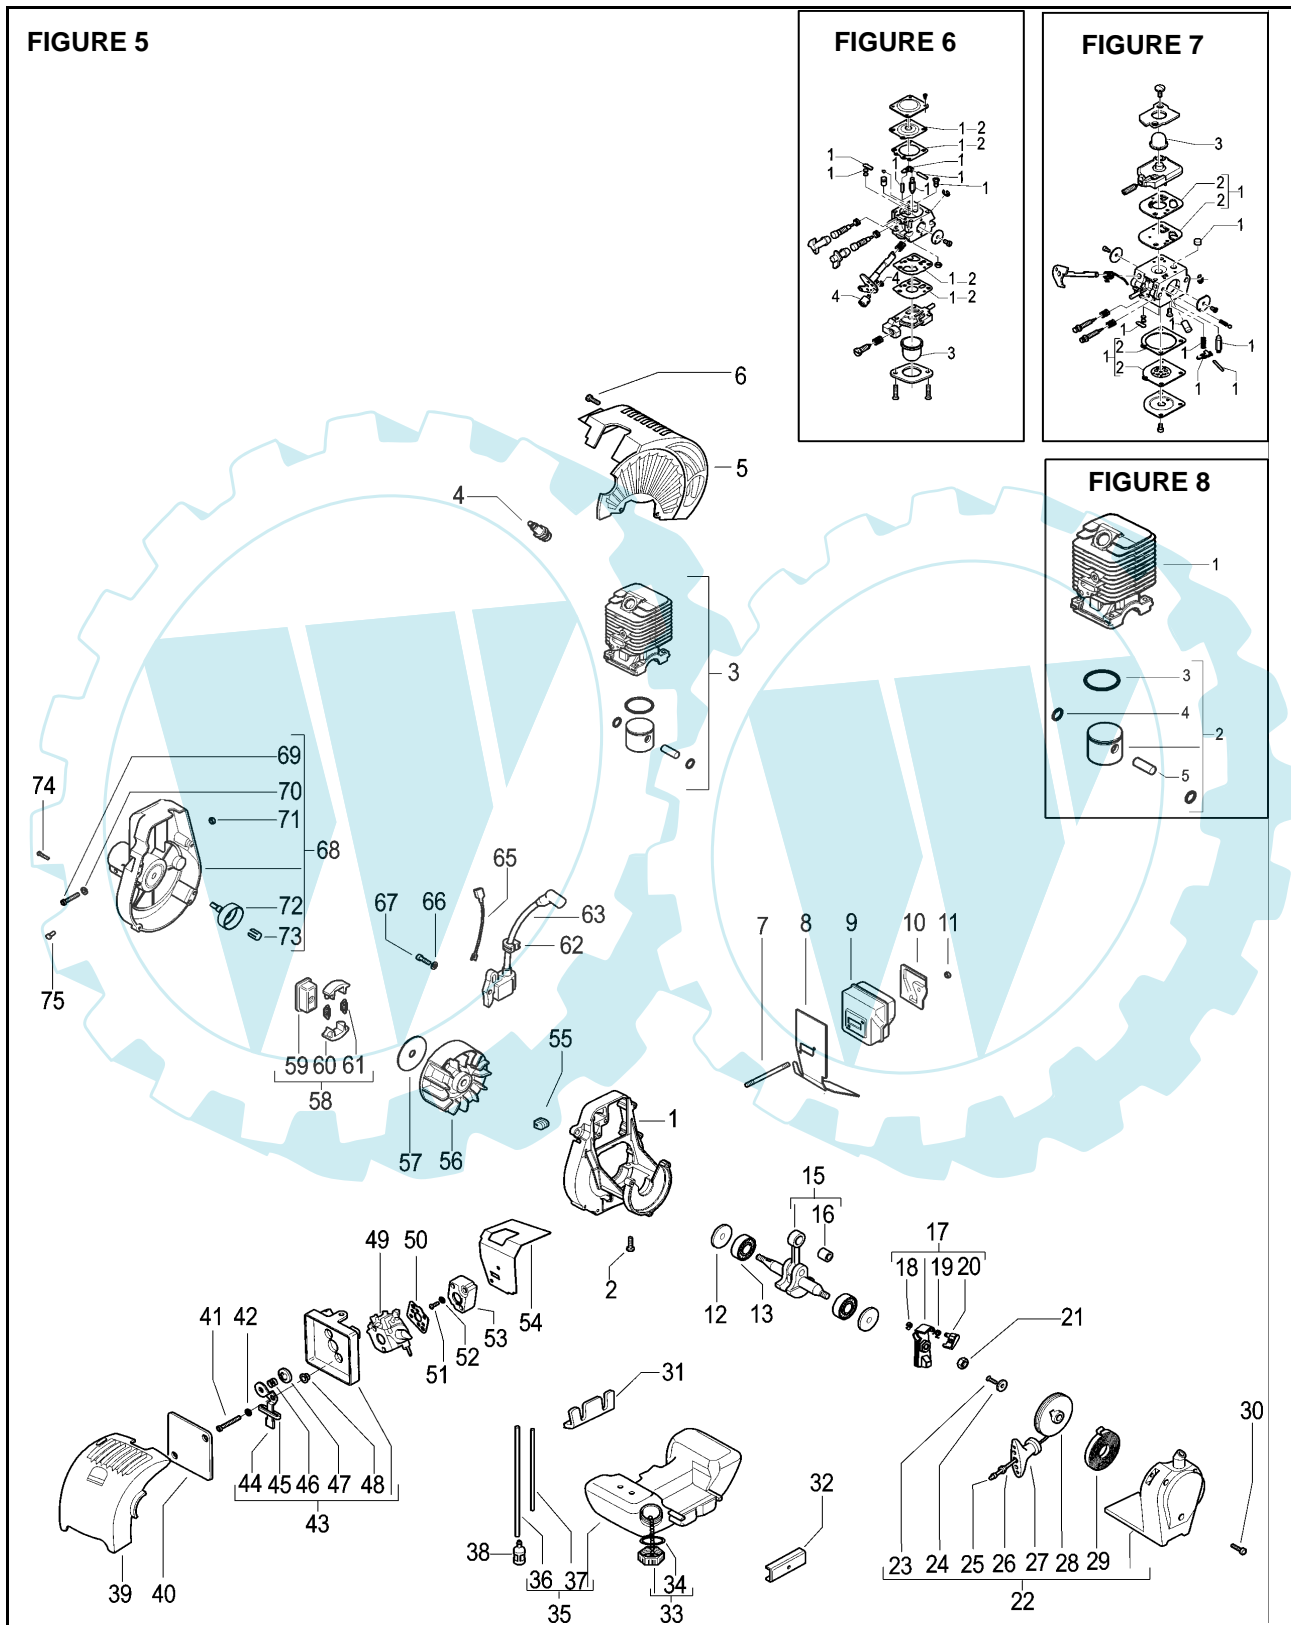

The Electrolux Group. The world's No.1 choice.

Item	P/N McC	P/N ELX	Qty	DESCRIPTION
FIGURE 5				
1	242802	538242802	1	crankcase
2	227565	538227565	4	screw M5x25
3	FIGURE 8			
A 4	92879	538092879	1	spark plug RDJ8J
5	242704	538242704	1	engine cover
6	241963	538241963	2	screw M4x22
7	242037	538242037	2	stud bolt
B 8	243273	538243273	1	exhaust gasket
C 9	242131	538242131	1	muffler
10	323760	538323760	1	muffler shield
11	235642	538235642	2	nut M5
C 12	242994	538242994	2	seal
C 13	241594	538241594	2	ball bearing
15	243486	538243486	1	crankshaft assy
C 16	• 235742	538235742	1	needle bearing
17	241784	538241784	1	starter pawl assy
18	• 111088	538111088	1	snap ring
19	• 241782	538241782	1	spring
20	• 241781	538241781	1	pawl
21	235248	538235248	1	nut
C 22	242041	538242041	1	starter assy
23	• 240862	538240862	1	screw M4x18
24	• 241703	538241703	1	washer
A 25	• 241746	538241746	1	rope
26	• 235612	538235612	1	washer
27	• 241778	538241778	1	handle
B 28	• 241620	538241620	1	pulley
B 29	• 241619	538241619	1	spring
30	241963	538241963	3	screw M4x20
31	242038	538242038	1	tank grommet (crankcase side)
32	242039	538242039	1	tank grommet (starter side)
B 33	242484	538242484	1	fuel tank cap assy
A 34	• 236564	538236564	1	gasket
C 35	242040	538242040	1	fuel tank assy
B 36	• 229717	538229717	1	hose
B 37	• 229743	538229743	1	primer bulb hose
A 38	93720	538093720	1	fuel pickup
39	242703	538242703	1	air filter cover
B 40	242035	538242035	1	air filter
41	235808	538235808	2	screw 5x50
42	235248	538235248	1	washer
43	248485	538248485	1	air box assy
44	• 241769	538241769	1	choke lever
45	• 241622	538241622	1	choke lever grommet
46	• 235822	538235822	1	spring
47	• 241602	538241602	1	choke shutter
48	• 227022	538227022	2	bushing
C 49	FIGURE 6 / FIGURE 7			
A 50	241600	538241600	1	carb. Gasket
51	235806	538235806	2	screw M5x20
52	235248	538235248	2	washer

A=ALTA ROTAZIONE
B=MEDIA ROTAZIONE
C=ALTA ROTAZIONE
NUOVI CODICI

A=HIGH MOVING
B=MEDIUM MOVING
C=SLOW MOVING
NEW P. NUMBERS

A=HAUTE DEMANDE
B=MOYENNE DEMANDE
C=BASSE DEMANDE
NOUVELLES REFERENCES

A=GROBE NACHFRAGE
B=MITTELMAESSIGE
C=WENIGE NACHFRAGE
NEU CODEX

Item	P/N McC	P/N ELX	Qty	DESCRIPTION
B 53	241750	538241750	1	carb. Spacer
B 54	242860	538242860	1	intake gasket
55	241607	538241607	1	grommet
56	243311	538243311	1	flywheel
57	241604	538241604	1	dust shield
B 58	241793	538241793	1	clutch assy
59	• 241789	538241789	1	clutch hub
60	• 241743	538241743	2	clutch shoe
A 61	• 241794	538241794	2	clutch spring
62	236322	538236322	1	grommet
C 63	243429	538243429	1	ignition coil
65	241606	538241606	1	ground wire
66	235248	538235248	2	washer
67	235806	538235806	2	screw M5x20
C 68	241725	538241725	1	joint assy
69	• 235803	538235803	1	screw M5x25
70	• 235248	538235248	1	washer
71	• 229524	538229524	1	nut M5
72	• 241785	538241785	1	clutch drum
73	• 228260	538228260	1	pin
74	227568	538227568	4	screw M4x20
75	236981	538236981	1	screw 3,5x9,5

FIGURE 6		WALBRO WT 686	
C -	242932	538242932	carb.
B 1	• 324013	538324013	K20 rep. Kit
A 2	•• 324009	538324009	D20 gasket kit
C 3	• 225834	538225834	primer bulb
4	• 224466	538224466	swivel kit

FIGURE 7		ZAMA C1Q M38	
C -	-	-	carb.
B 1	• 300465	538300465	RB-28 rep.kit
A 2	•• 300473	538300473	diaph/gasket kit
C 3	• 246946	538246946	primer bulb

FIGURE 8		cylinder,piston 25cc	
C 1	242803	538242803	1 cylinder
C 2	248177	538248177	1 piston kit
B 3	• 240002	538240002	1 piston ring
4	• 235008	538235008	2 snap ring
5	• 241735	538241735	1 piston pin

FIGURE 8		cylinder, piston 29cc	
C 1	243076	538243076	1 cylinder
C 2	249179	538249179	1 piston kit
B 3	• 242602	538242602	1 piston ring
4	• 235008	538235008	2 snap ring
5	• 242030	538242030	1 piston pin